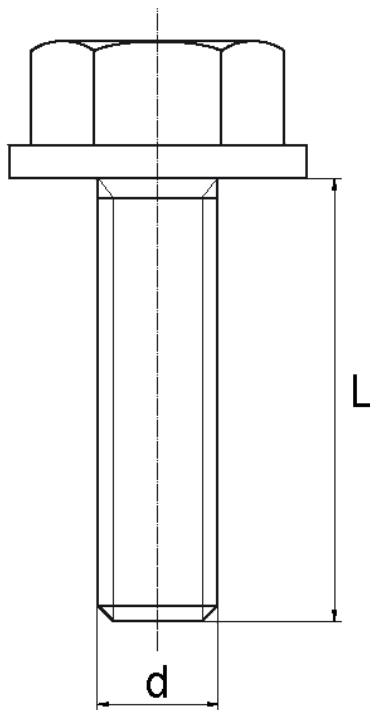

BL-SLHEXP2 - Washer faced hexagonal head screws

Details:

- **Material: Nylon**
- **Colour: natural**
- Other colours available on special order
- Lengths 15 and 17 mm have a 5.0 mm non-threaded part under the head
- Most screws fully threaded up to 80 mm long
- Washer and screw are assembled products
- Wrench size according to ISO 4017

Symbol	Thread d	L	Wrench size	Material	Color	Standard pack
		[mm]	[mm]			[szt./pcs]
BL-SLHEXP2-M5x45	M5	45	8	PA	natural	1000