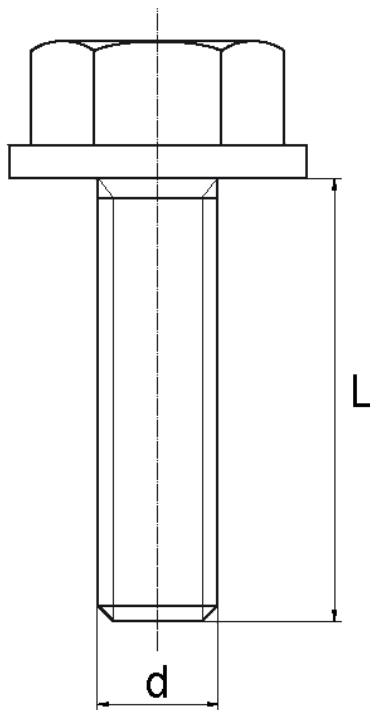

## BL-SLHEXP2 - Washer faced hexagonal head screws

**Details:**

- **Material: Nylon**
- **Colour: natural**
- Other colours available on special order
- Lengths 15 and 17 mm have a 5.0 mm non-threaded part under the head
- Most screws fully threaded up to 80 mm long
- Washer and screw are assembled products
- Wrench size according to ISO 4017

Symbol	Thread d	L	Wrench size	Material	Color	Standard pack
		[mm]	[mm]			[szt./pcs]
BL-SLHEXP2-M5x35	M5	35	8	PA	natural	1000