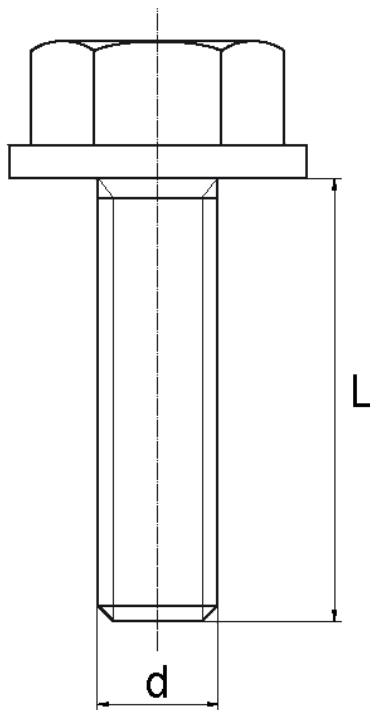

## BL-SLHEXP2 - Washer faced hexagonal head screws

**Details:**

- **Material: Nylon**
- **Colour: natural**
- Other colours available on special order
- Lengths 15 and 17 mm have a 5.0 mm non-threaded part under the head
- Most screws fully threaded up to 80 mm long
- Washer and screw are assembled products
- Wrench size according to ISO 4017

Symbol	Thread d	L	Wrench size	Material	Color	Standard pack
		[mm]	[mm]			[szt./pcs]
BL-SLHEXP2-M4x6	M4	6	7	PA	natural	1000