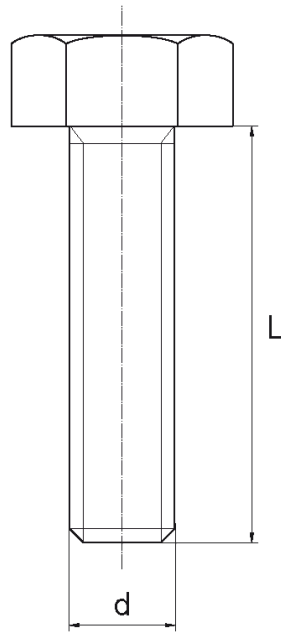

BL-SLHEX933 - Hexagonal head screws DIN 933

Details:

- **Material: Nylon**
- **Colour: natural**
- Materials: Nylon glass filled, PP, PE, PVDF, PC available on special order
- Other colours available on special order
- Lengths 15 and 17 mm have a 5.0 mm non-threaded part under the head
- The dimension M4x30 has a 5.0 mm non-threaded part under the head
- Screws M14 to M24 are fully threaded.
- Most screws fully threaded up to 80 mm long

Symbol	Thread d	L	Wrench size	Material	Color	Standard pack
		[mm]	[mm]			[szt./pcs]
BL-SLHEX933-M20x40-300	M20	40	30	PA	natural	100