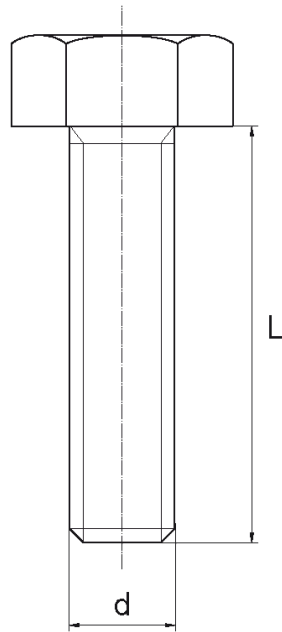

BL-SLHEX933 - Hexagonal head screws DIN 933

Details:

- **Material: Nylon**
- **Colour: natural**
- Materials: Nylon glass filled, PP, PE, PVDF, PC available on special order
- Other colours available on special order
- Lengths 15 and 17 mm have a 5.0 mm non-threaded part under the head
- The dimension M4x30 has a 5.0 mm non-threaded part under the head
- Screws M14 to M24 are fully threaded.
- Most screws fully threaded up to 80 mm long

| Symbol | Thread d | L | Wrench size | Material | Color | Standard pack |
|------------------------|-------------|------|-------------|----------|---------|---------------|
| | | [mm] | [mm] | | | [szt./pcs] |
| BL-SLHEX933-M20x30-300 | M20 | 30 | 30 | PA | natural | 100 |