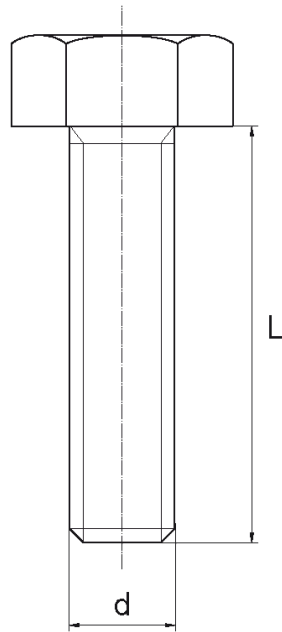

BL-SLHEX933 - Hexagonal head screws DIN 933

Details:

- **Material: Nylon**
- **Colour: natural**
- Materials: Nylon glass filled, PP, PE, PVDF, PC available on special order
- Other colours available on special order
- Lengths 15 and 17 mm have a 5.0 mm non-threaded part under the head
- The dimension M4x30 has a 5.0 mm non-threaded part under the head
- Screws M14 to M24 are fully threaded.
- Most screws fully threaded up to 80 mm long

Symbol	Thread d	L	Wrench size	Material	Color	Standard pack
		[mm]	[mm]			[szt./pcs]
BL-SLHEX933-M18x60-270	M18	60	27	PA	natural	100