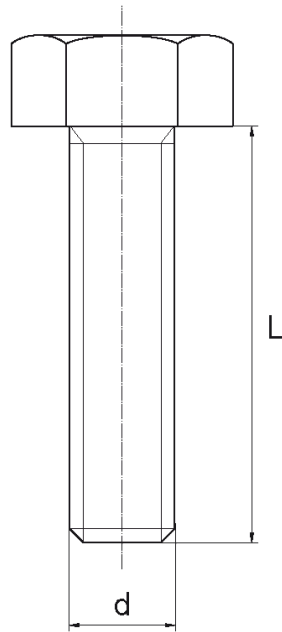

**BL-SLHEX933 - Hexagonal head screws DIN 933**

**Details:**

- **Material: Nylon**
- **Colour: natural**
- Materials: Nylon glass filled, PP, PE, PVDF, PC available on special order
- Other colours available on special order
- Lengths 15 and 17 mm have a 5.0 mm non-threaded part under the head
- The dimension M4x30 has a 5.0 mm non-threaded part under the head
- Screws M14 to M24 are fully threaded.
- Most screws fully threaded up to 80 mm long

Symbol	Thread d	L	Wrench size	Material	Color	Standard pack
		[mm]	[mm]			[szt./pcs]
BL-SLHEX933-M18x45-270	M18	45	27	PA	natural	100