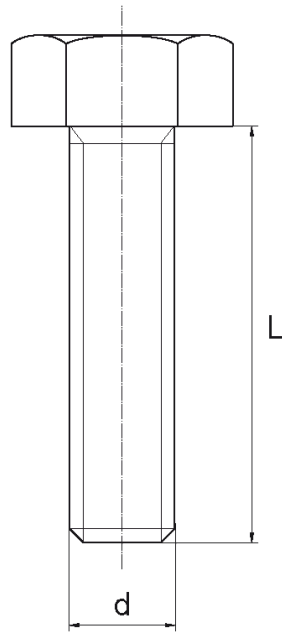

**BL-SLHEX933 - Hexagonal head screws DIN 933**

**Details:**

- **Material: Nylon**
- **Colour: natural**
- Materials: Nylon glass filled, PP, PE, PVDF, PC available on special order
- Other colours available on special order
- Lengths 15 and 17 mm have a 5.0 mm non-threaded part under the head
- The dimension M4x30 has a 5.0 mm non-threaded part under the head
- Screws M14 to M24 are fully threaded.
- Most screws fully threaded up to 80 mm long

Symbol	Thread d	L	Wrench size	Material	Color	Standard pack
		[mm]	[mm]			[szt./pcs]
BL-SLHEX933-M12x85-180	M12	85	18	PA	natural	500