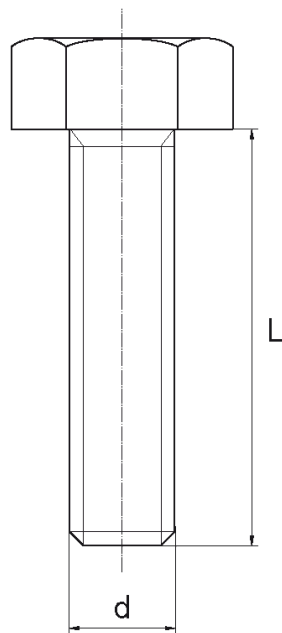

BL-SLHEX933 - Hexagonal head screws DIN 933

Details:

- **Material: Nylon**
- **Colour: natural**
- Materials: Nylon glass filled, PP, PE, PVDF, PC available on special order
- Other colours available on special order
- Lengths 15 and 17 mm have a 5.0 mm non-threaded part under the head
- The dimension M4x30 has a 5.0 mm non-threaded part under the head
- Screws M14 to M24 are fully threaded.
- Most screws fully threaded up to 80 mm long

Symbol	Thread d	L	Wrench size	Material	Color	Standard pack
		[mm]	[mm]			[szt./pcs]
BL-SLHEX933-M12x70-190	M12	70	19	PA	natural	5000