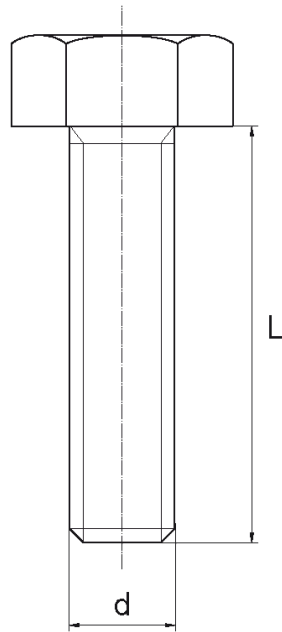

BL-SLHEX933 - Hexagonal head screws DIN 933

Details:

- **Material: Nylon**
- **Colour: natural**
- Materials: Nylon glass filled, PP, PE, PVDF, PC available on special order
- Other colours available on special order
- Lengths 15 and 17 mm have a 5.0 mm non-threaded part under the head
- The dimension M4x30 has a 5.0 mm non-threaded part under the head
- Screws M14 to M24 are fully threaded.
- Most screws fully threaded up to 80 mm long

Symbol	Thread d	L	Wrench size	Material	Color	Standard pack
		[mm]	[mm]			[szt./pcs]
BL-SLHEX933-M12x60-180	M12	60	18	PA	natural	500