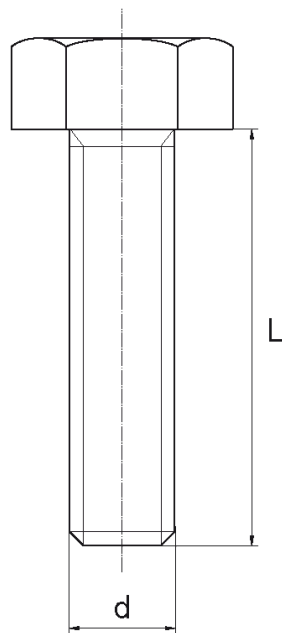

BL-SLHEX933 - Hexagonal head screws DIN 933

Details:

- **Material: Nylon**
- **Colour: natural**
- Materials: Nylon glass filled, PP, PE, PVDF, PC available on special order
- Other colours available on special order
- Lengths 15 and 17 mm have a 5.0 mm non-threaded part under the head
- The dimension M4x30 has a 5.0 mm non-threaded part under the head
- Screws M14 to M24 are fully threaded.
- Most screws fully threaded up to 80 mm long

Symbol	Thread d	L	Wrench size	Material	Color	Standard pack
		[mm]	[mm]			[szt./pcs]
BL-SLHEX933-M12x55-180	M12	55	18	PA	natural	500