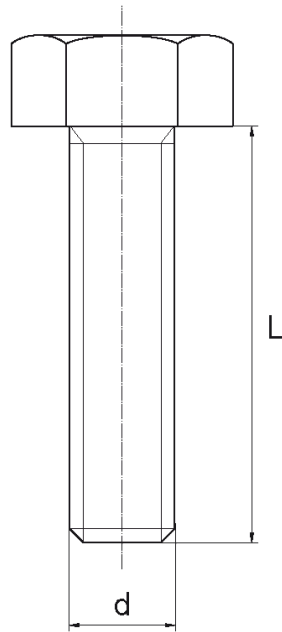

BL-SLHEX933 - Hexagonal head screws DIN 933

Details:

- **Material: Nylon**
- **Colour: natural**
- Materials: Nylon glass filled, PP, PE, PVDF, PC available on special order
- Other colours available on special order
- Lengths 15 and 17 mm have a 5.0 mm non-threaded part under the head
- The dimension M4x30 has a 5.0 mm non-threaded part under the head
- Screws M14 to M24 are fully threaded.
- Most screws fully threaded up to 80 mm long

Symbol	Thread d	L	Wrench size	Material	Color	Standard pack
		[mm]	[mm]			[szt./pcs]
BL-SLHEX933-M12x30-180	M12	30	18	PA	natural	500