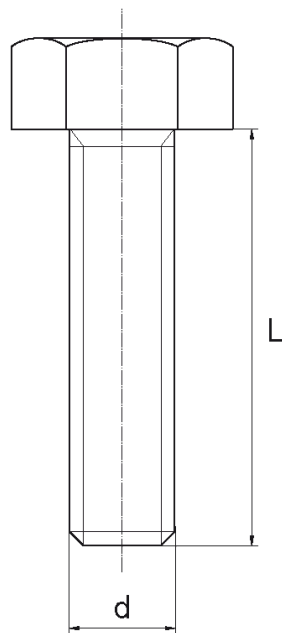

BL-SLHEX933 - Hexagonal head screws DIN 933

Details:

- **Material: Nylon**
- **Colour: natural**
- Materials: Nylon glass filled, PP, PE, PVDF, PC available on special order
- Other colours available on special order
- Lengths 15 and 17 mm have a 5.0 mm non-threaded part under the head
- The dimension M4x30 has a 5.0 mm non-threaded part under the head
- Screws M14 to M24 are fully threaded.
- Most screws fully threaded up to 80 mm long

Symbol	Thread d	L	Wrench size	Material	Color	Standard pack
		[mm]	[mm]			[szt./pcs]
BL-SLHEX933-M12x110-190	M12	110	19	PA	natural	5000