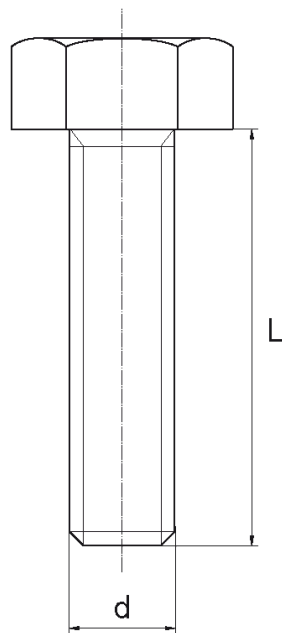

## BL-SLHEX933 - Hexagonal head screws DIN 933

### Details:

- **Material: Nylon**
- **Colour: natural**
- Materials: Nylon glass filled, PP, PE, PVDF, PC available on special order
- Other colours available on special order
- Lengths 15 and 17 mm have a 5.0 mm non-threaded part under the head
- The dimension M4x30 has a 5.0 mm non-threaded part under the head
- Screws M14 to M24 are fully threaded.
- Most screws fully threaded up to 80 mm long

Symbol	Thread d	L	Wrench size	Material	Color	Standard pack
		[mm]	[mm]			[szt./pcs]
BL-SLHEX933-M12x100-180	M12	100	18	PA	natural	500