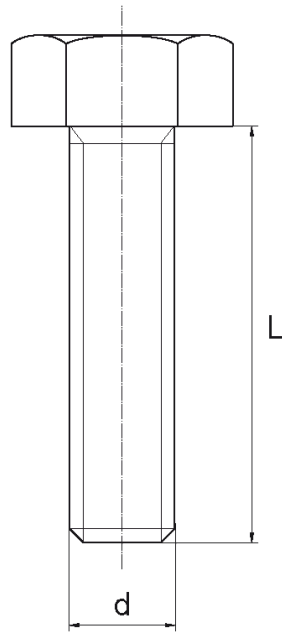

**BL-SLHEX933 - Hexagonal head screws DIN 933**

**Details:**

- **Material: Nylon**
- **Colour: natural**
- Materials: Nylon glass filled, PP, PE, PVDF, PC available on special order
- Other colours available on special order
- Lengths 15 and 17 mm have a 5.0 mm non-threaded part under the head
- The dimension M4x30 has a 5.0 mm non-threaded part under the head
- Screws M14 to M24 are fully threaded.
- Most screws fully threaded up to 80 mm long

Symbol	Thread d	L	Wrench size	Material	Color	Standard pack
		[mm]	[mm]			[szt./pcs]
BL-SLHEX933-M10x65-160	M10	65	16	PA	natural	1000