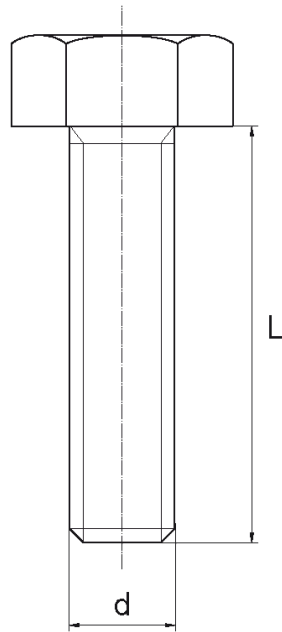

BL-SLHEX933 - Hexagonal head screws DIN 933

Details:

- **Material: Nylon**
- **Colour: natural**
- Materials: Nylon glass filled, PP, PE, PVDF, PC available on special order
- Other colours available on special order
- Lengths 15 and 17 mm have a 5.0 mm non-threaded part under the head
- The dimension M4x30 has a 5.0 mm non-threaded part under the head
- Screws M14 to M24 are fully threaded.
- Most screws fully threaded up to 80 mm long

| Symbol | Thread d | L | Wrench size | Material | Color | Standard pack |
|-----------------------|-------------|------|-------------|----------|---------|---------------|
| | | [mm] | [mm] | | | [szt./pcs] |
| BL-SLHEX933-M10x6-160 | M10 | 6 | 16 | PA | natural | 1000 |