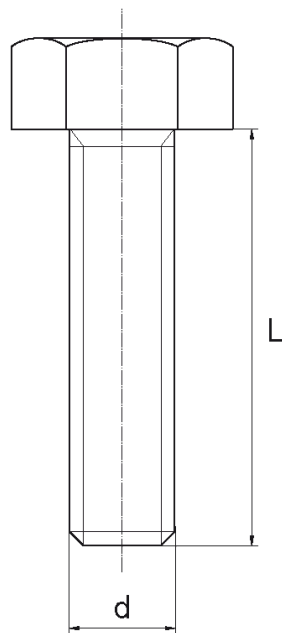

BL-SLHEX933 - Hexagonal head screws DIN 933

Details:

- **Material: Nylon**
- **Colour: natural**
- Materials: Nylon glass filled, PP, PE, PVDF, PC available on special order
- Other colours available on special order
- Lengths 15 and 17 mm have a 5.0 mm non-threaded part under the head
- The dimension M4x30 has a 5.0 mm non-threaded part under the head
- Screws M14 to M24 are fully threaded.
- Most screws fully threaded up to 80 mm long

Symbol	Thread d	L	Wrench size	Material	Color	Standard pack
		[mm]	[mm]			[szt./pcs]
BL-SLHEX933-M10x45-160	M10	45	16	PA	natural	1000