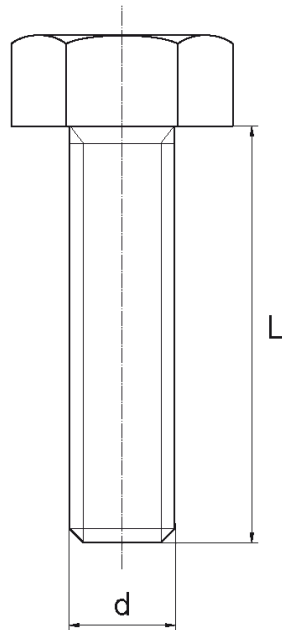

## BL-SLHEX933 - Hexagonal head screws DIN 933

### Details:

- **Material: Nylon**
- **Colour: natural**
- Materials: Nylon glass filled, PP, PE, PVDF, PC available on special order
- Other colours available on special order
- Lengths 15 and 17 mm have a 5.0 mm non-threaded part under the head
- The dimension M4x30 has a 5.0 mm non-threaded part under the head
- Screws M14 to M24 are fully threaded.
- Most screws fully threaded up to 80 mm long

Symbol	Thread d	L	Wrench size	Material	Color	Standard pack
		[mm]	[mm]			[szt./pcs]
BL-SLHEX933-M10x17-170	M10	17	17	PA	natural	10000