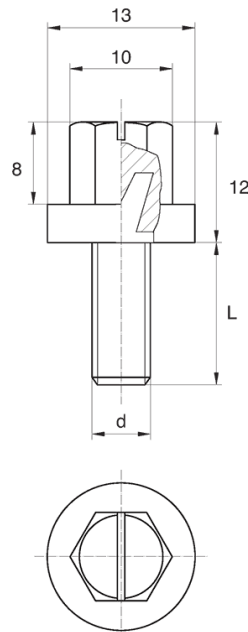

BL-SLHEXM182 -

Details:

- **Handle material:** Nylon
- **Stud material:** zinc-plated steel; stainless steel or brass available on special order
- **Handle colour:** black; other colours available on special order

Symbol	Ext. thread d	Ext. thread length L	Standard pack
		[mm]	[szt./pcs]
BL-SLHEXM182-M5-30	M5	30	5000