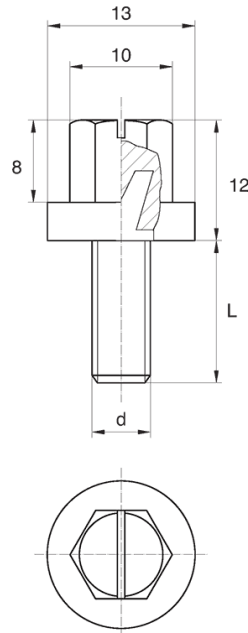

**BL-SLHEXM182 -**

Details:

- **Handle material:** Nylon
- **Stud material:** zinc-plated steel; stainless steel or brass available on special order
- **Handle colour:** black; other colours available on special order

Symbol	Ext. thread d	Ext. thread length L	Standard pack
		[mm]	[szt./pcs]
BL-SLHEXM182-M5-25	M5	25	5000