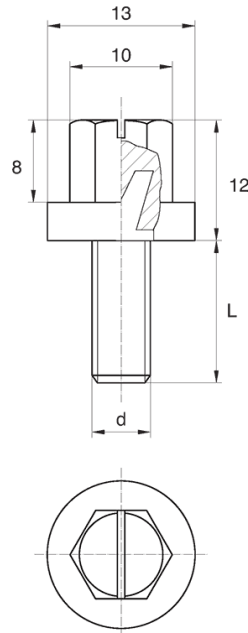

BL-SLHEXM182 -

Details:

- **Handle material:** Nylon
- **Stud material:** zinc-plated steel; stainless steel or brass available on special order
- **Handle colour:** black; other colours available on special order

| Symbol | Ext. thread d | Ext. thread length L | Standard pack |
|--------------------|------------------|-------------------------|---------------|
| | | [mm] | [szt./pcs] |
| BL-SLHEXM182-M5-20 | M5 | 20 | 5000 |