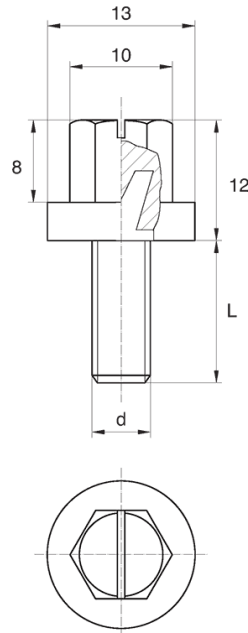

**BL-SLHEXM182 -**

Details:

- **Handle material:** Nylon
- **Stud material:** zinc-plated steel; stainless steel or brass available on special order
- **Handle colour:** black; other colours available on special order

Symbol	Ext. thread d	Ext. thread length L	Standard pack
		[mm]	[szt./pcs]
BL-SLHEXM182-M5-18	M5	18	5000