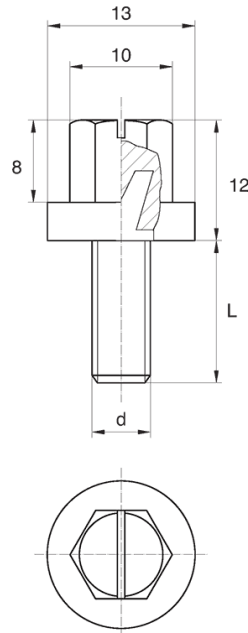

BL-SLHEXM182 -

Details:

- **Handle material:** Nylon
- **Stud material:** zinc-plated steel; stainless steel or brass available on special order
- **Handle colour:** black; other colours available on special order

Symbol	Ext. thread d	Ext. thread length L	Standard pack
		[mm]	[szt./pcs]
BL-SLHEXM182-M5-16	M5	16	5000