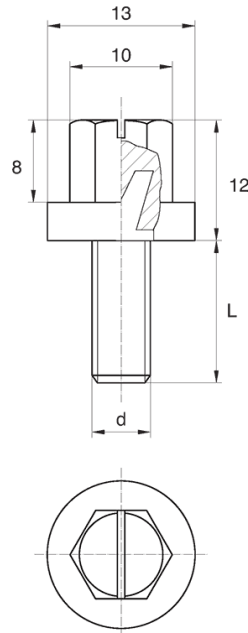

BL-SLHEXM182 -

Details:

- **Handle material:** Nylon
- **Stud material:** zinc-plated steel; stainless steel or brass available on special order
- **Handle colour:** black; other colours available on special order

| Symbol | Ext. thread d | Ext. thread length L | Standard pack |
|--------------------|------------------|-------------------------|---------------|
| | | [mm] | [szt./pcs] |
| BL-SLHEXM182-M5-12 | M5 | 12 | 5000 |