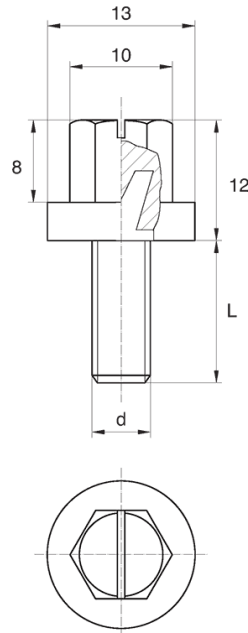

**BL-SLHEXM182 -**

Details:

- **Handle material:** Nylon
- **Stud material:** zinc-plated steel; stainless steel or brass available on special order
- **Handle colour:** black; other colours available on special order

Symbol	Ext. thread d	Ext. thread length L	Standard pack
		[mm]	[szt./pcs]
BL-SLHEXM182-M5-10	M5	10	5000