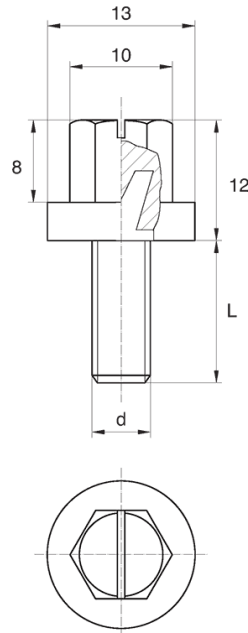

BL-SLHEXM182 -

Details:

- **Handle material:** Nylon
- **Stud material:** zinc-plated steel; stainless steel or brass available on special order
- **Handle colour:** black; other colours available on special order

Symbol	Ext. thread d	Ext. thread length L	Standard pack
		[mm]	[szt./pcs]
BL-SLHEXM182-M4-30	M4	30	5000