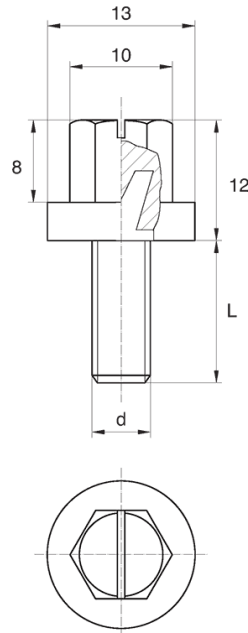

BL-SLHEXM182 -

Details:

- **Handle material:** Nylon
- **Stud material:** zinc-plated steel; stainless steel or brass available on special order
- **Handle colour:** black; other colours available on special order

Symbol	Ext. thread d	Ext. thread length L	Standard pack
		[mm]	[szt./pcs]
BL-SLHEXM182-M4-25	M4	25	5000