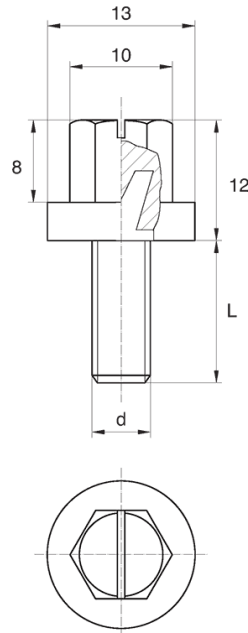

**BL-SLHEXM182 -**

Details:

- **Handle material:** Nylon
- **Stud material:** zinc-plated steel; stainless steel or brass available on special order
- **Handle colour:** black; other colours available on special order

Symbol	Ext. thread d	Ext. thread length L	Standard pack
		[mm]	[szt./pcs]
BL-SLHEXM182-M4-20	M4	20	5000