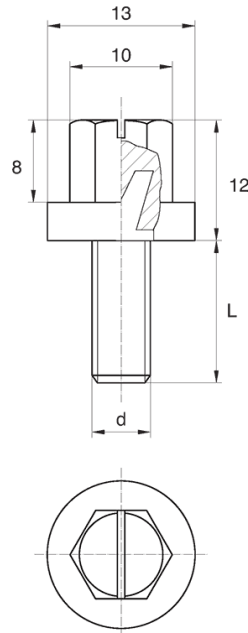

**BL-SLHEXM182 -**

Details:

- **Handle material:** Nylon
- **Stud material:** zinc-plated steel; stainless steel or brass available on special order
- **Handle colour:** black; other colours available on special order

Symbol	Ext. thread d	Ext. thread length L	Standard pack
		[mm]	[szt./pcs]
BL-SLHEXM182-M4-16	M4	16	5000