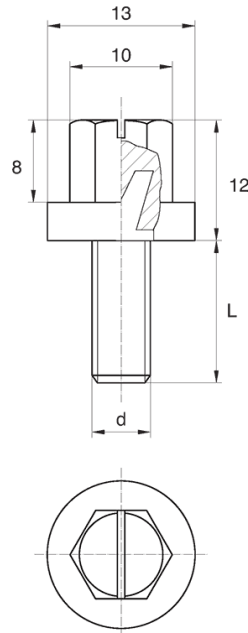

BL-SLHEXM182 -

Details:

- **Handle material:** Nylon
- **Stud material:** zinc-plated steel; stainless steel or brass available on special order
- **Handle colour:** black; other colours available on special order

Symbol	Ext. thread d	Ext. thread length L	Standard pack
		[mm]	[szt./pcs]
BL-SLHEXM182-M4-12	M4	12	5000