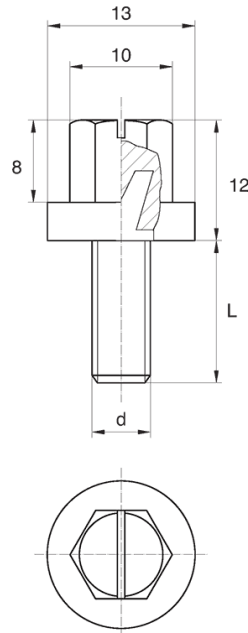

BL-SLHEXM182 -

Details:

- **Handle material:** Nylon
- **Stud material:** zinc-plated steel; stainless steel or brass available on special order
- **Handle colour:** black; other colours available on special order

Symbol	Ext. thread d	Ext. thread length L	Standard pack
		[mm]	[szt./pcs]
BL-SLHEXM182-M4-10	M4	10	5000