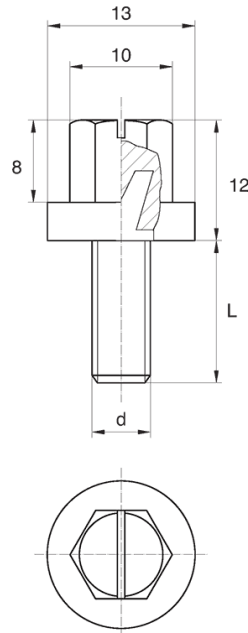

BL-SLHEXM182 -

Details:

- **Handle material:** Nylon
- **Stud material:** zinc-plated steel; stainless steel or brass available on special order
- **Handle colour:** black; other colours available on special order

| Symbol | Ext. thread d | Ext. thread length L | Standard pack |
|--------------------|------------------|-------------------------|---------------|
| | | [mm] | [szt./pcs] |
| BL-SLHEXM182-M4-08 | M4 | 8 | 5000 |