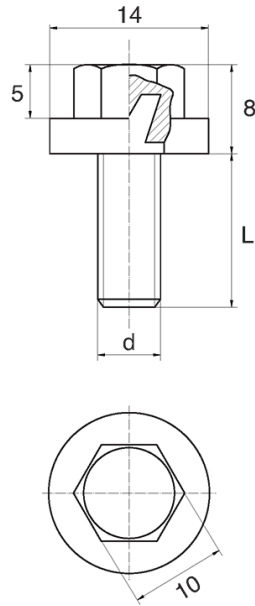

BL-SLHEX180 - Washer faced hex head screws

Details:

- **Handle material:** Nylon
- **Stud material:** zinc-plated steel; stainless steel or brass available on special order
- **Handle colour:** black; other colours available on special order

Symbol	Ext. thread d	Ext. thread length L	Standard pack
		[mm]	[szt./pcs]
BL-SLHEX180-M6-40	M6	40	5000