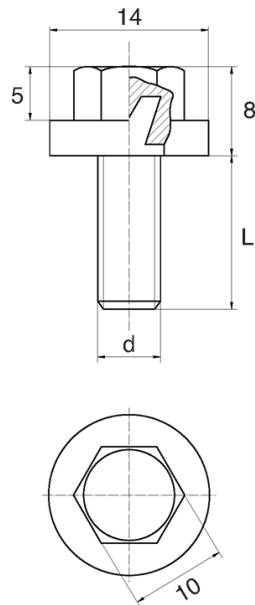

BL-SLHEX180 - Washer faced hex head screws

Details:

- **Handle material:** Nylon
- **Stud material:** zinc-plated steel; stainless steel or brass available on special order
- **Handle colour:** black; other colours available on special order

Symbol	Ext. thread d	Ext. thread length L	Standard pack
		[mm]	[szt./pcs]
BL-SLHEX180-M6-35	M6	35	5000