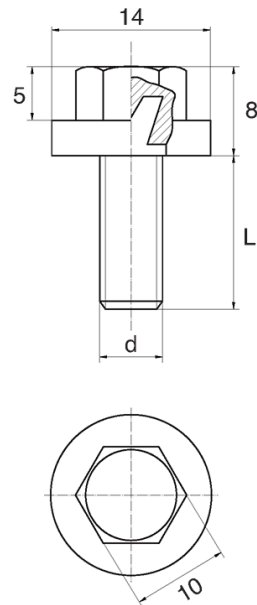

**BL-SLHEX180 - Washer faced hex head screws**

**Details:**

- **Handle material:** Nylon
- **Stud material:** zinc-plated steel; stainless steel or brass available on special order
- **Handle colour:** black; other colours available on special order

Symbol	Ext. thread d	Ext. thread length L	Standard pack
		[mm]	[szt./pcs]
BL-SLHEX180-M6-30	M6	30	5000