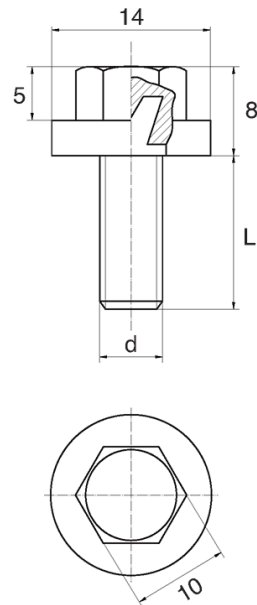

BL-SLHEX180 - Washer faced hex head screws

Details:

- **Handle material:** Nylon
- **Stud material:** zinc-plated steel; stainless steel or brass available on special order
- **Handle colour:** black; other colours available on special order

Symbol	Ext. thread d	Ext. thread length L	Standard pack
		[mm]	[szt./pcs]
BL-SLHEX180-M6-25	M6	25	5000