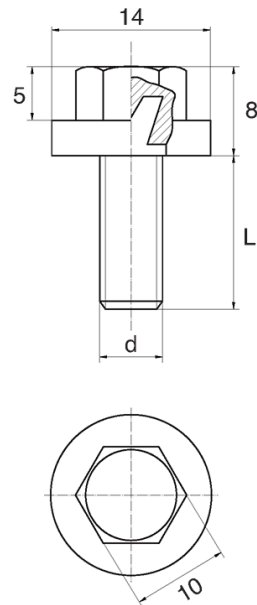

BL-SLHEX180 - Washer faced hex head screws

Details:

- **Handle material:** Nylon
- **Stud material:** zinc-plated steel; stainless steel or brass available on special order
- **Handle colour:** black; other colours available on special order

Symbol	Ext. thread d	Ext. thread length L	Standard pack
		[mm]	[szt./pcs]
BL-SLHEX180-M6-20	M6	20	5000