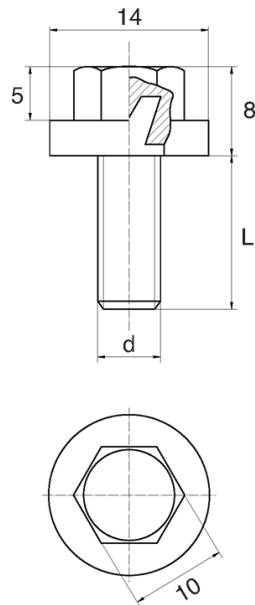

**BL-SLHEX180 - Washer faced hex head screws**

Details:

- **Handle material:** Nylon
- **Stud material:** zinc-plated steel; stainless steel or brass available on special order
- **Handle colour:** black; other colours available on special order

Symbol	Ext. thread d	Ext. thread length L	Standard pack
		[mm]	[szt./pcs]
BL-SLHEX180-M6-18	M6	18	5000