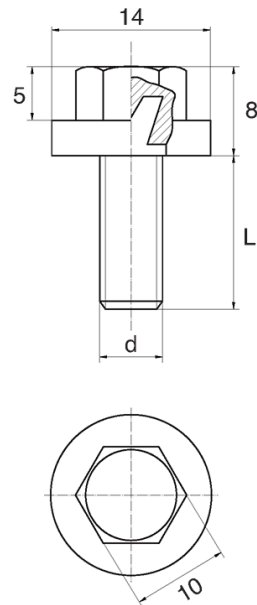

BL-SLHEX180 - Washer faced hex head screws

Details:

- **Handle material:** Nylon
- **Stud material:** zinc-plated steel; stainless steel or brass available on special order
- **Handle colour:** black; other colours available on special order

Symbol	Ext. thread d	Ext. thread length L	Standard pack
		[mm]	[szt./pcs]
BL-SLHEX180-M6-16	M6	16	5000