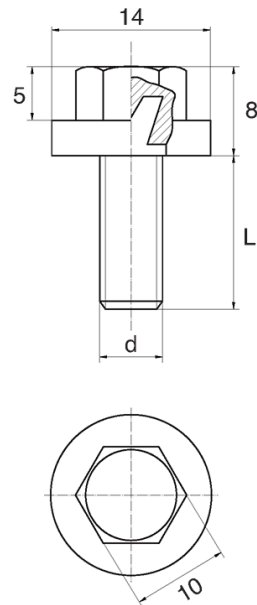

BL-SLHEX180 - Washer faced hex head screws

Details:

- **Handle material:** Nylon
- **Stud material:** zinc-plated steel; stainless steel or brass available on special order
- **Handle colour:** black; other colours available on special order

Symbol	Ext. thread d	Ext. thread length L	Standard pack
		[mm]	[szt./pcs]
BL-SLHEX180-M6-12	M6	12	5000