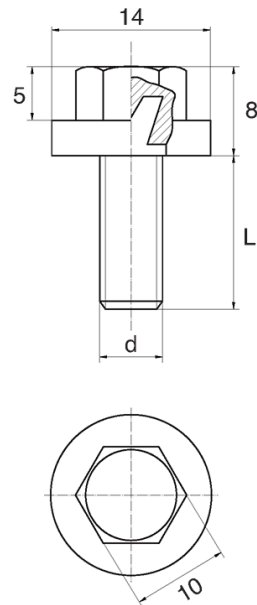

BL-SLHEX180 - Washer faced hex head screws

Details:

- **Handle material:** Nylon
- **Stud material:** zinc-plated steel; stainless steel or brass available on special order
- **Handle colour:** black; other colours available on special order

Symbol	Ext. thread d	Ext. thread length L	Standard pack
		[mm]	[szt./pcs]
BL-SLHEX180-M6-10	M6	10	5000