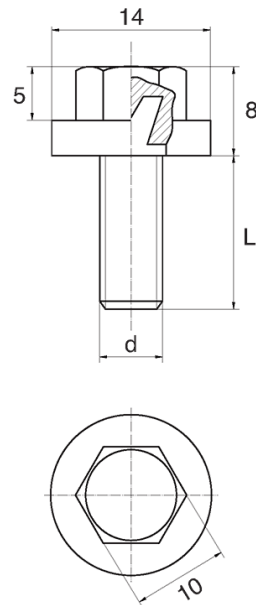

## BL-SLHEX180 - Washer faced hex head screws

**Details:**

- **Handle material:** Nylon
- **Stud material:** zinc-plated steel; stainless steel or brass available on special order
- **Handle colour:** black; other colours available on special order

Symbol	Ext. thread d	Ext. thread length L	Standard pack
		[mm]	[szt./pcs]
BL-SLHEX180-M5-40	M5	40	5000