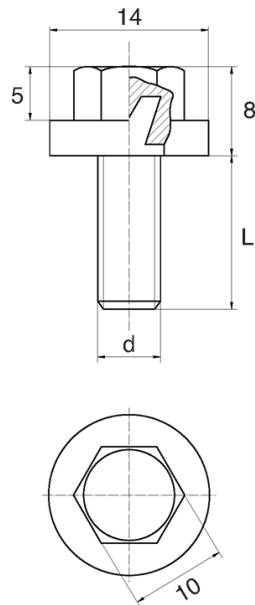

BL-SLHEX180 - Washer faced hex head screws

Details:

- **Handle material:** Nylon
- **Stud material:** zinc-plated steel; stainless steel or brass available on special order
- **Handle colour:** black; other colours available on special order

Symbol	Ext. thread d	Ext. thread length L	Standard pack
		[mm]	[szt./pcs]
BL-SLHEX180-M5-35	M5	35	5000