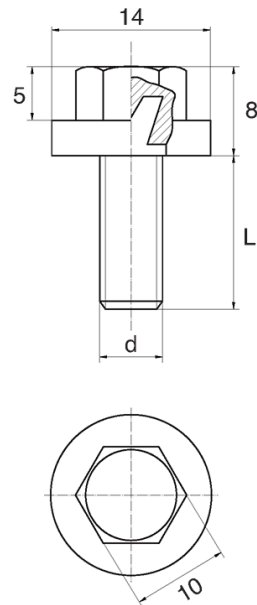

BL-SLHEX180 - Washer faced hex head screws

Details:

- **Handle material:** Nylon
- **Stud material:** zinc-plated steel; stainless steel or brass available on special order
- **Handle colour:** black; other colours available on special order

Symbol	Ext. thread d	Ext. thread length L	Standard pack
		[mm]	[szt./pcs]
BL-SLHEX180-M5-30	M5	30	5000