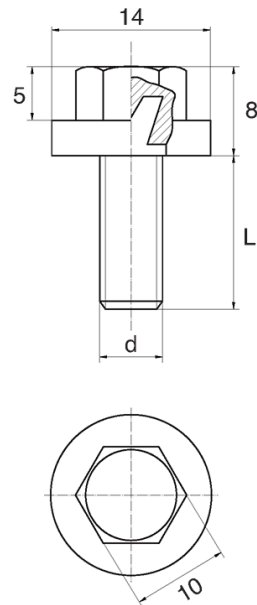

BL-SLHEX180 - Washer faced hex head screws

Details:

- **Handle material:** Nylon
- **Stud material:** zinc-plated steel; stainless steel or brass available on special order
- **Handle colour:** black; other colours available on special order

Symbol	Ext. thread d	Ext. thread length L	Standard pack
		[mm]	[szt./pcs]
BL-SLHEX180-M5-25	M5	25	5000