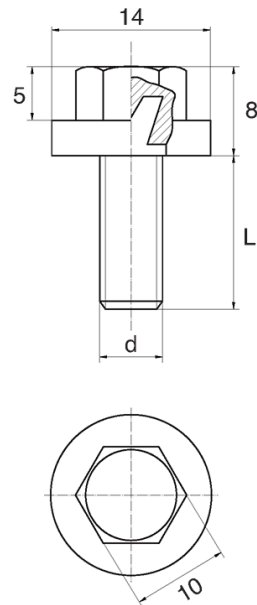

## BL-SLHEX180 - Washer faced hex head screws

**Details:**

- **Handle material:** Nylon
- **Stud material:** zinc-plated steel; stainless steel or brass available on special order
- **Handle colour:** black; other colours available on special order

Symbol	Ext. thread d	Ext. thread length L	Standard pack
		[mm]	[szt./pcs]
BL-SLHEX180-M5-20	M5	20	5000