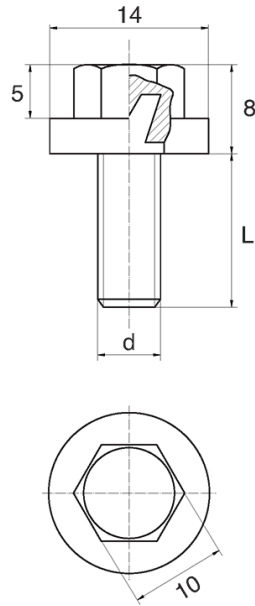

BL-SLHEX180 - Washer faced hex head screws

Details:

- **Handle material:** Nylon
- **Stud material:** zinc-plated steel; stainless steel or brass available on special order
- **Handle colour:** black; other colours available on special order

| Symbol | Ext. thread d | Ext. thread length L | Standard pack |
|-------------------|------------------|-------------------------|---------------|
| | | [mm] | [szt./pcs] |
| BL-SLHEX180-M5-18 | M5 | 18 | 5000 |