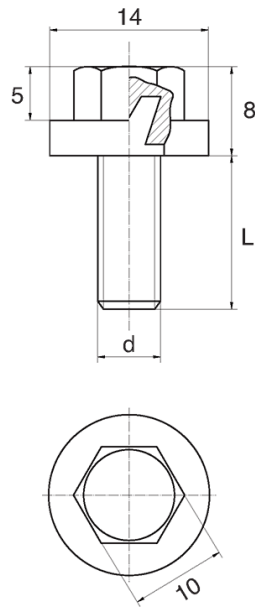

**BL-SLHEX180 - Washer faced hex head screws**

Details:

- **Handle material:** Nylon
- **Stud material:** zinc-plated steel; stainless steel or brass available on special order
- **Handle colour:** black; other colours available on special order

Symbol	Ext. thread d	Ext. thread length L	Standard pack
		[mm]	[szt./pcs]
BL-SLHEX180-M5-16	M5	16	5000