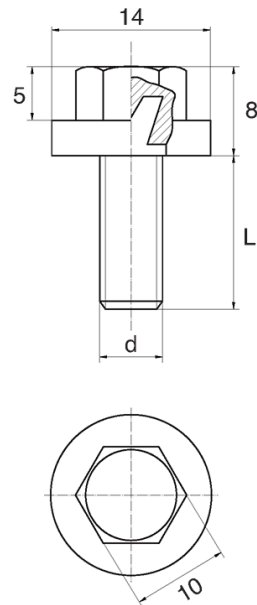

BL-SLHEX180 - Washer faced hex head screws

Details:

- **Handle material:** Nylon
- **Stud material:** zinc-plated steel; stainless steel or brass available on special order
- **Handle colour:** black; other colours available on special order

Symbol	Ext. thread d	Ext. thread length L	Standard pack
		[mm]	[szt./pcs]
BL-SLHEX180-M5-12	M5	12	5000