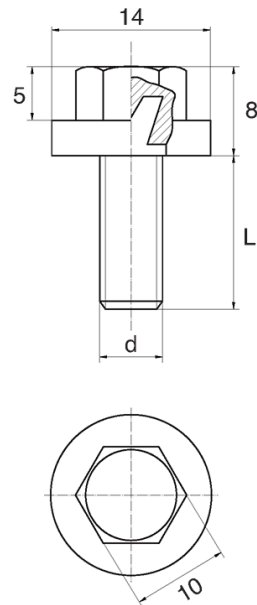

BL-SLHEX180 - Washer faced hex head screws

Details:

- **Handle material:** Nylon
- **Stud material:** zinc-plated steel; stainless steel or brass available on special order
- **Handle colour:** black; other colours available on special order

Symbol	Ext. thread d	Ext. thread length L	Standard pack
		[mm]	[szt./pcs]
BL-SLHEX180-M4-20	M4	20	5000